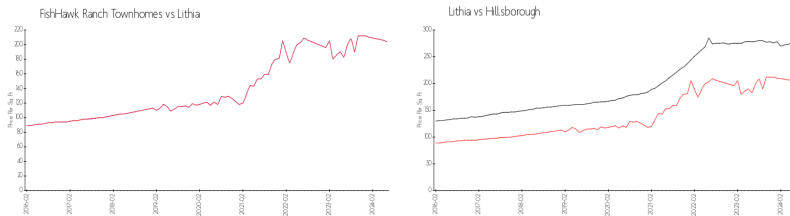

## Market Information

FishHawk Ranch Townhomes:	\$204/sq. ft.	Lithia:	\$204/sq. ft.
Lithia:	\$204/sq. ft.	Hillsborough:	\$255/sq. ft.