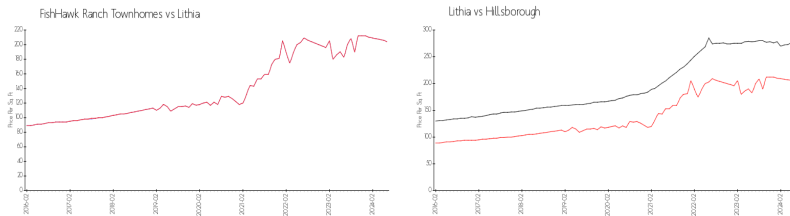

Unit 15867 Fishhawk View Dr - FishHawk Ranch Townhomes

15867 Fishhawk View Dr - 15810-15985 Fishhawk View Dr, Lithia, FL, Hillsborough 33547

Unit Information

MLS Number:	T3542033
Status:	ACTIVE
Size:	1,248 Sq ft.
Bedrooms:	2
Full Bathrooms:	2
Half Bathrooms:	1
Parking Spaces:	
View:	
Rental Price:	$1,875
List PPSF:	$2
Valuated Price:	$252,000
Valuated PPSF:	$202

The above valuated price is a baseline figure that does not take into account any specific renovation, upgrade, split, merge, or deterioration of the unit.

Building Information

Number of units:	340
Number of active listings for rent:	0
Number of active listings for sale:	2
Building inventory for sale:	0%
Number of sales over the last 12 months:	16
Number of sales over the last 6 months:	4
Number of sales over the last 3 months:	4

Building Association Information

FishHawk Ranch HOA
Rizzetta & Company, Inc.
9428 Camden Field Parkway
Riverview, FL 33578
PH: 813-533-2950

<http://fishhawkcdd.org/hoa/>

Market Information

FishHawk Ranch Townhomes:	$204/sq. ft.	Lithia:	$204/sq. ft.
Lithia:	$204/sq. ft.	Hillsborough:	$255/sq. ft.

Inventory for Sale

FishHawk Ranch Townhomes	1%
Lithia	1%
Hillsborough	2%

Avg. Time to Close Over Last 12 Months