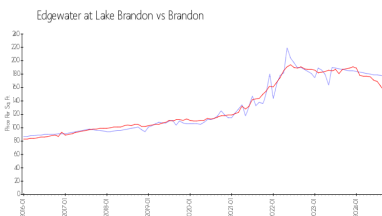

Recent Sales

Unit #	Size	Closing Date	Sale Price	PPSF
	1,473 sq ft	Apr 2024	\$289,900	\$197
	1,473 sq ft	Dec 2023	\$290,000	\$197

Market Information

Edgewater at Lake	\$177/sq. ft.	Brandon:	\$155/sq. ft.
Brandon:	\$155/sq. ft.	Hillsborough:	\$235/sq. ft.