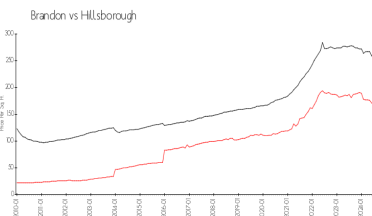

Recent Sales

Unit #	Size	Closing Date	Sale Price	PPSF
	1,473 sq ft	Apr 2024	\$289,900	\$197
	1,473 sq ft	Dec 2023	\$290,000	\$197

Market Information

Edgewater at Lake	\$177/sq. ft.	Brandon:	\$155/sq. ft.
Brandon:	\$155/sq. ft.	Hillsborough:	\$235/sq. ft.