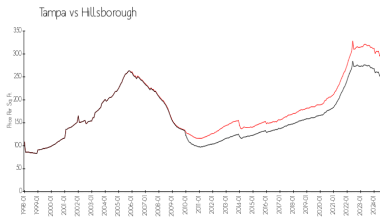

Market Information

Lakewood Ridge Townhomes:	\$1/sq. ft.	Tampa:	\$212/sq. ft.
Tampa:	\$212/sq. ft.	Hillsborough:	\$163/sq. ft.

Inventory for Sale

Lakewood Ridge Townhomes: 1%
 Tampa: 3%
 Hillsborough: 3%