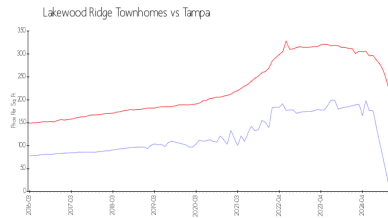

Unit 1573 Blue Magnolia Rd - Lakewood Ridge Townhomes

1573 Blue Magnolia Rd - 1402-1580 Blue Magnolia Rd, Tampa, FL, Hillsborough 33510

Unit Information

MLS Number: T3547012
Status: Active
Size: 1,312 Sq ft.
Bedrooms: 3
Full Bathrooms: 2
Half Bathrooms: 1
Parking Spaces: Assigned,Guest,None
View:
Rental Price: $1,850
List PPSF: $1
Valuated Price: $2,000
Valuated PPSF: $2

The above valuated price is a baseline figure that does not take into account any specific renovation, upgrade, split, merge, or deterioration of the unit.

Building Information

Number of units: 168
Number of active listings for rent: 0
Number of active listings for sale: 1
Building inventory for sale: 0%
Number of sales over the last 12 months: 10
Number of sales over the last 6 months: 2
Number of sales over the last 3 months: 1

Market Information

Lakewood Ridge Townhomes:	$1/sq. ft.	Tampa:	$212/sq. ft.
Tampa:	$212/sq. ft.	Hillsborough:	$163/sq. ft.

Inventory for Sale

Lakewood Ridge Townhomes: 1%
Tampa: 3%
Hillsborough: 3%

Avg. Time to Close Over Last 12 Months

Lakewood Ridge Townhomes: 45 days
Tampa: 62 days
Hillsborough: 66 days