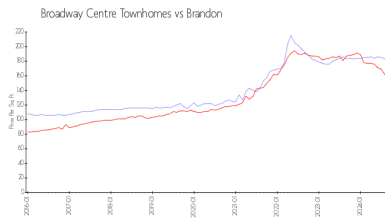

Unit 2125 Lennox Dale Ln - Broadway Centre Townhomes

2125 Lennox Dale Ln - 2102-2238 Lennox Dale Ln, Brandon, FL, Hillsborough 33510

Unit Information

MLS Number: T3547427
Status: Active
Size: 1,860 Sq ft.
Bedrooms: 3
Full Bathrooms: 2
Half Bathrooms: 1
Parking Spaces:
View:
Rental Price: $2,595
List PPSF: $1
Valuated Price: $339,000
Valuated PPSF: $182

The above valuated price is a baseline figure that does not take into account any specific renovation, upgrade, split, merge, or deterioration of the unit.

Building Information

Number of units: 156
Number of active listings for rent: 0
Number of active listings for sale: 1
Building inventory for sale: 0%
Number of sales over the last 12 months: 7
Number of sales over the last 6 months: 1
Number of sales over the last 3 months: 0

Market Information

Broadway Centre Townhomes:	$182/sq. ft.	Brandon:	$155/sq. ft.
Brandon:	$155/sq. ft.	Hillsborough:	$235/sq. ft.

Inventory for Sale

Broadway Centre Townhomes	1%
Brandon	4%
Hillsborough	4%

Avg. Time to Close Over Last 12 Months

Broadway Centre Townhomes	53 days
Brandon	53 days
Hillsborough	59 days