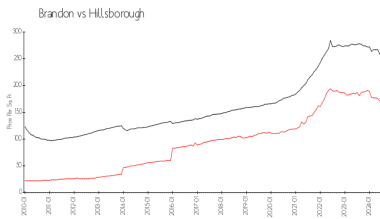

Unit 2125 Lennox Dale Ln - Broadway Centre Townhomes

2125 Lennox Dale Ln - 2102-2238 Lennox Dale Ln, Brandon, FL, Hillsborough 33510

Unit Information

MLS Number: T3547427
Status: Active
Size: 1,860 Sq ft.
Bedrooms: 3
Full Bathrooms: 2
Half Bathrooms: 1
Parking Spaces:
View:
Rental Price: $2,595
List PPSF: $1
Valuated Price: $339,000
Valuated PPSF: $182

The above valuated price is a baseline figure that does not take into account any specific renovation, upgrade, split, merge, or deterioration of the unit.

Building Information

Number of units: 156
Number of active listings for rent: 0
Number of active listings for sale: 1
Building inventory for sale: 0%
Number of sales over the last 12 months: 7
Number of sales over the last 6 months: 1
Number of sales over the last 3 months: 0

Market Information

Broadway Centre Townhomes:	$182/sq. ft.	Brandon:	$155/sq. ft.
Brandon:	$155/sq. ft.	Hillsborough:	$235/sq. ft.

Inventory for Sale

Broadway Centre Townhomes	1%
Brandon	4%
Hillsborough	4%

Avg. Time to Close Over Last 12 Months

Broadway Centre Townhomes	53 days
Brandon	53 days
Hillsborough	59 days