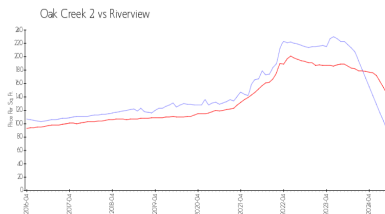

Recent Sales

Unit #	Size	Closing Date	Sale Price	PPSF
	1,240 sq ft	Dec 2023	\$240,000	\$194
	1,176 sq ft	Dec 2023	\$260,000	\$221

Market Information

Oak Creek 2:	\$90/sq. ft.	Riverview:	\$144/sq. ft.
Riverview:	\$144/sq. ft.	Hillsborough:	\$235/sq. ft.

Inventory for Sale

Oak Creek 2	4%
Riverview	4%
Hillsborough	4%

Avg. Time to Close Over Last 12 Months

Oak Creek 2
Riverview
Hillsborough

6 days
51 days
59 days