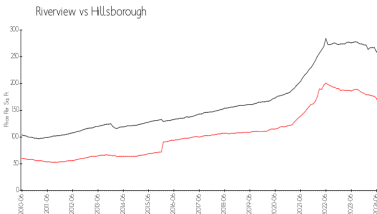

Recent Sales

Unit #	Size	Closing Date	Sale Price	PPSF
	1,240 sq ft	Dec 2023	\$240,000	\$194
	1,176 sq ft	Dec 2023	\$260,000	\$221

Market Information

Oak Creek 2:	\$90/sq. ft.	Riverview:	\$144/sq. ft.
Riverview:	\$144/sq. ft.	Hillsborough:	\$235/sq. ft.

Inventory for Sale

Oak Creek 2	4%
Riverview	4%
Hillsborough	4%

Avg. Time to Close Over Last 12 Months

Oak Creek 2
Riverview
Hillsborough

6 days
51 days
59 days