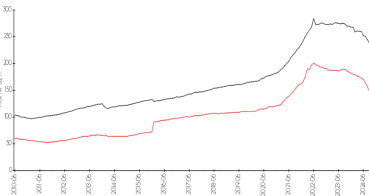

<http://eaglepalmshoa.com/>

Market Information

Eagle Palm I vs Riverview

Riverview vs Hillsborough

Eagle Palm I: \$161/sq. ft.
 Riverview: \$99/sq. ft.

Riverview: \$99/sq. ft.
 Hillsborough: \$163/sq. ft.

Inventory for Sale