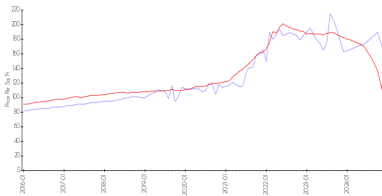

The above valuated price is a baseline figure that does not take into account any specific renovation, upgrade, split, merge, or deterioration of the unit.

Building Information

Number of units: 147
 Number of active listings for rent: 0
 Number of active listings for sale: 7
 Building inventory for sale: 4%
 Number of sales over the last 12 months: 4
 Number of sales over the last 6 months: 1
 Number of sales over the last 3 months: 0

<http://eaglepalmshoa.com/>

Market Information

Eagle Palm I vs Riverview

Riverview vs Hillsborough

Eagle Palm I: \$161/sq. ft.
 Riverview: \$99/sq. ft.

Riverview: \$99/sq. ft.
 Hillsborough: \$163/sq. ft.

Inventory for Sale