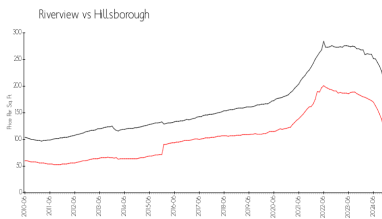

Unit 6929 Holly Heath Dr - Oak Creek 3

6929 Holly Heath Dr - 6604-7032 Holly Heath Dr, Riverview, FL, Hillsborough 33578

Unit Information

MLS Number: T3552497
Status: Active
Size: 1,400 Sq ft.
Bedrooms: 3
Full Bathrooms: 2
Half Bathrooms: 1
Parking Spaces: Driveway, Guest
View:
Rental Price: $2,250
List PPSF: $2
Valuated Price: $60,000
Valuated PPSF: $43

The above valuated price is a baseline figure that does not take into account any specific renovation, upgrade, split, merge, or deterioration of the unit.

Building Information

Number of units: 340
Number of active listings for rent: 0
Number of active listings for sale: 6
Building inventory for sale: 1%
Number of sales over the last 12 months: 7
Number of sales over the last 6 months: 4
Number of sales over the last 3 months: 4

Building Association Information

Oak Creek Townhomes
7022 Towne Lake Rd
Riverview, FL 33578
Phone number (813) 330-2374

<http://www.myoakcreekcommunity.net/homeowners-association/>

Market Information

Oak Creek 3: $43/sq. ft.
Riverview: $99/sq. ft.

Riverview: $99/sq. ft.
Hillsborough: $163/sq. ft.

Inventory for Sale

Oak Creek 3: 2%
Riverview: 3%
Hillsborough: 3%

Avg. Time to Close Over Last 12 Months

Oak Creek 3: 31 days
Riverview: 60 days
Hillsborough: 66 days