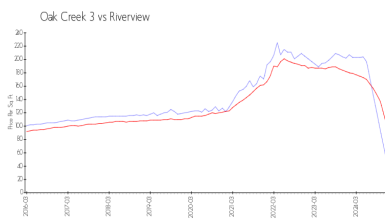

Unit 6929 Holly Heath Dr - Oak Creek 3

6929 Holly Heath Dr - 6604-7032 Holly Heath Dr, Riverview, FL, Hillsborough 33578

Unit Information

MLS Number: T3552497
Status: Active
Size: 1,400 Sq ft.
Bedrooms: 3
Full Bathrooms: 2
Half Bathrooms: 1
Parking Spaces: Driveway, Guest
View:
Rental Price: $2,250
List PPSF: $2
Valuated Price: $60,000
Valuated PPSF: $43

The above valuated price is a baseline figure that does not take into account any specific renovation, upgrade, split, merge, or deterioration of the unit.

Building Information

Number of units: 340
Number of active listings for rent: 0
Number of active listings for sale: 6
Building inventory for sale: 1%
Number of sales over the last 12 months: 7
Number of sales over the last 6 months: 4
Number of sales over the last 3 months: 4

Building Association Information

Oak Creek Townhomes
7022 Towne Lake Rd
Riverview, FL 33578
Phone number (813) 330-2374

<http://www.myoakcreekcommunity.net/homeowners-association/>

Market Information

Oak Creek 3: $43/sq. ft.
Riverview: $99/sq. ft.

Riverview: $99/sq. ft.
Hillsborough: $163/sq. ft.

Inventory for Sale

Oak Creek 3: 2%
Riverview: 3%
Hillsborough: 3%

Avg. Time to Close Over Last 12 Months

Oak Creek 3: 31 days
Riverview: 60 days
Hillsborough: 66 days