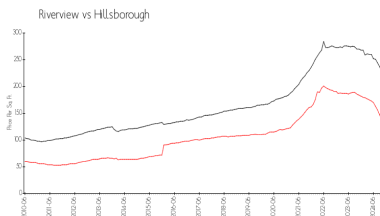

Market Information

Villages of Bloomingdale:	\$64/sq. ft.	Riverview:	\$99/sq. ft.
Riverview:	\$99/sq. ft.	Hillsborough:	\$163/sq. ft.

Inventory for Sale

Villages of Bloomingdale 3%
 Riverview 3%
 Hillsborough 3%