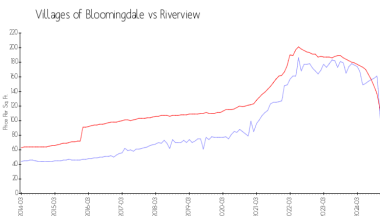

Building Association Information

Villages of Bloomingdale
 Apartment & Condo Building
 Address 6301 Valleydale Dr
 Riverview, Florida 33578
 Phone +1 813-623-3418

Recent Sales

Unit #	Size	Closing Date	Sale Price	PPSF
102	1,151 sq ft	Nov 2024	\$199,900	\$174
101	1,151 sq ft	Oct 2024	\$160,000	\$139
201	1,151 sq ft	Oct 2024	\$210,000	\$182
102	1,151 sq ft	Sep 2024	\$210,000	\$182
101	1,151 sq ft	Sep 2024	\$205,000	\$178

Market Information

Villages of Bloomingdale:	\$64/sq. ft.	Riverview:	\$99/sq. ft.
Riverview:	\$99/sq. ft.	Hillsborough:	\$163/sq. ft.

Inventory for Sale

Villages of Bloomingdale 3%
 Riverview 3%
 Hillsborough 3%