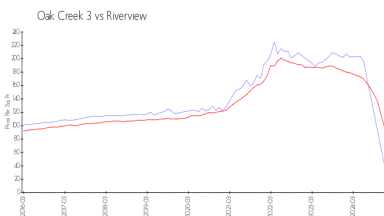

## Recent Sales

Unit #	Size	Closing Date	Sale Price	PPSF
	1,400 sq ft	Jan 2025	\$252,000	\$180
	1,181 sq ft	Dec 2024	\$238,000	\$202
	1,400 sq ft	Nov 2024	\$282,490	\$202
	1,400 sq ft	Nov 2024	\$270,000	\$193
	1,400 sq ft	Jun 2024	\$274,449	\$196

## Market Information

Oak Creek 3: \$43/sq. ft.  
 Riverview: \$99/sq. ft.

Riverview: \$99/sq. ft.  
 Hillsborough: \$163/sq. ft.