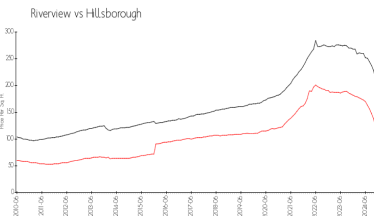

## Market Information

Oak Creek 3: \$43/sq. ft.  
 Riverview: \$99/sq. ft.

Riverview: \$99/sq. ft.  
 Hillsborough: \$163/sq. ft.