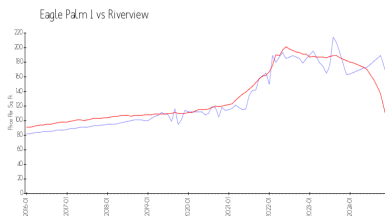

<http://eaglepalmshoa.com/>

Market Information

Eagle Palm I: \$161/sq. ft.
 Riverview: \$99/sq. ft.

Riverview: \$99/sq. ft.
 Hillsborough: \$163/sq. ft.

Inventory for Sale

Eagle Palm I: 5%
 Riverview: 3%
 Hillsborough: 3%