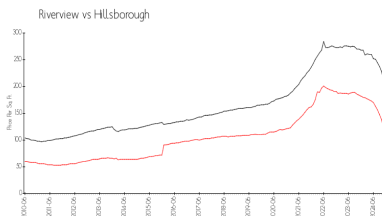

<http://eaglepalmshoa.com/>

Market Information

Eagle Palm I: \$161/sq. ft.
 Riverview: \$99/sq. ft.

Riverview: \$99/sq. ft.
 Hillsborough: \$163/sq. ft.

Inventory for Sale

Eagle Palm I: 5%
 Riverview: 3%
 Hillsborough: 3%