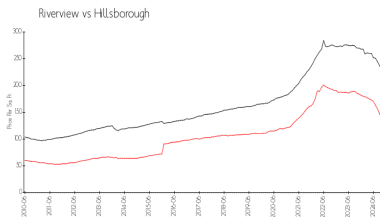

Building Association Information

Villages of Bloomingdale
 Apartment & Condo Building
 Address 6301 Valleydale Dr
 Riverview, Florida 33578
 Phone +1 813-623-3418

Market Information

Villages of Bloomingdale:	\$64/sq. ft.	Riverview:	\$99/sq. ft.
Riverview:	\$99/sq. ft.	Hillsborough:	\$163/sq. ft.

Inventory for Sale

Villages of Bloomingdale 3%
 Riverview 3%
 Hillsborough 3%

Avg. Time to Close Over Last 12 Months

Villages of Bloomingdale 47 days
 Riverview 61 days
 Hillsborough 66 days