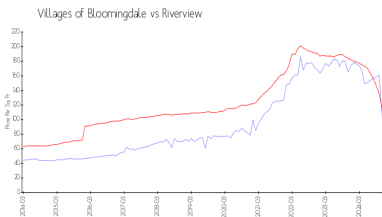

Building Association Information

Villages of Bloomingdale
 Apartment & Condo Building
 Address 6301 Valleydale Dr
 Riverview, Florida 33578
 Phone +1 813-623-3418

Market Information

Villages of Bloomingdale:	\$64/sq. ft.	Riverview:	\$99/sq. ft.
Riverview:	\$99/sq. ft.	Hillsborough:	\$163/sq. ft.

Inventory for Sale

Villages of Bloomingdale 3%
 Riverview 3%
 Hillsborough 3%

Avg. Time to Close Over Last 12 Months

Villages of Bloomingdale 47 days
 Riverview 61 days
 Hillsborough 66 days