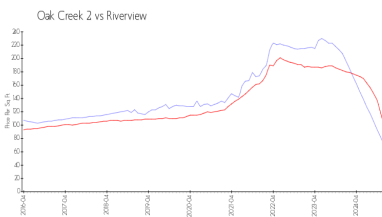

Market Information

Oak Creek 2: \$70/sq. ft.
 Riverview: \$99/sq. ft.

Riverview: \$99/sq. ft.
 Hillsborough: \$163/sq. ft.

Inventory for Sale

Oak Creek 2: 5%
 Riverview: 3%
 Hillsborough: 3%

Avg. Time to Close Over Last 12 Months