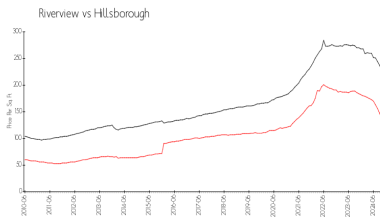

Market Information

Oak Creek 2: \$70/sq. ft.
 Riverview: \$99/sq. ft.

Riverview: \$99/sq. ft.
 Hillsborough: \$163/sq. ft.

Inventory for Sale

Oak Creek 2: 5%
 Riverview: 3%
 Hillsborough: 3%

Avg. Time to Close Over Last 12 Months