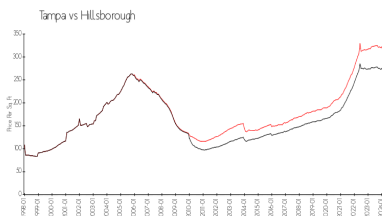

Market Information

Egypt Lake Beach Club:	\$197/sq. ft.	Tampa:	\$334/sq. ft.
Tampa:	\$334/sq. ft.	Hillsborough:	\$261/sq. ft.

Inventory for Sale

Egypt Lake Beach Club: 12%
 Tampa: 2%
 Hillsborough: 2%

Avg. Time to Close Over Last 12 Months