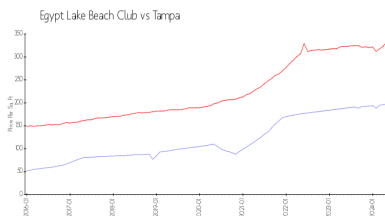

Building Association Information

Egypt Lake Beach Club Condo
 Address 3127 W Sligh Ave
 Tampa, Florida 33614
 Phone +1 813-935-8997

Recent Sales

Unit #	Size	Closing Date	Sale Price	PPSF
101C	1,125 sq ft	May 2024	\$242,000	\$215
302A	1,692 sq ft	Sep 2023	\$230,000	\$136
101C	1,125 sq ft	Aug 2023	\$237,000	\$211

Market Information

Egypt Lake Beach Club:	\$197/sq. ft.	Tampa:	\$334/sq. ft.
Tampa:	\$334/sq. ft.	Hillsborough:	\$261/sq. ft.

Inventory for Sale

Egypt Lake Beach Club: 12%
 Tampa: 2%
 Hillsborough: 2%

Avg. Time to Close Over Last 12 Months