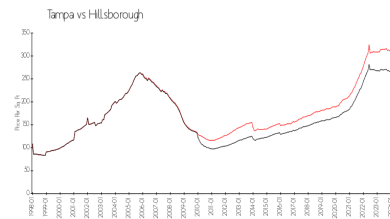

Unit 9005 Westchester Cir # 11 - Westchester Manor

9005 Westchester Cir # 11 - 401-405 E Wimbleton Ct, Tampa, FL, Hillsborough 33606

Unit Information

MLS Number:	U8227924
Status:	ACTIVE
Size:	918 Sq ft.
Bedrooms:	2
Full Bathrooms:	1
Half Bathrooms:	0
Parking Spaces:	
View:	
List Price:	$120,000
List PPSF:	$131
Valuated Price:	$98,000
Valuated PPSF:	$107

The above valuated price is a baseline figure that does not take into account any specific renovation, upgrade, split, merge, or deterioration of the unit.

Building Information

Number of units:	168
Number of active listings for rent:	0
Number of active listings for sale:	3
Building inventory for sale:	1%
Number of sales over the last 12 months:	0
Number of sales over the last 6 months:	0
Number of sales over the last 3 months:	0

Building Association Information

Westchester Manor Condominiums
Wise Property Management
17824 N. US Highway 41 Lutz, FL 33549
Phone 813-968-5665
Fax 813-968-5335
Gate Concerns, Ext 306
Applications, Ext 306
Property Manager, Ext 307

<http://westchestermanorcondos.com/westchestermanorcondos/outside_home.asp>

Market Information

Westchester Manor:	$106/sq. ft.	Tampa:	$312/sq. ft.
Tampa:	$312/sq. ft.	Hillsborough:	$251/sq. ft.

Inventory for Sale

Westchester Manor	2%
Tampa	1%
Hillsborough	1%

Avg. Time to Close Over Last 12 Months