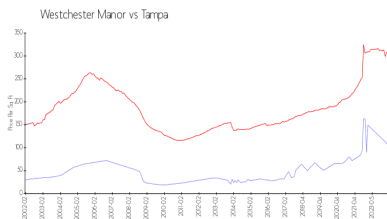

Unit 9005 Westchester Cir # 11 - Westchester Manor

9005 Westchester Cir # 11 - 401-405 E Wimbleton Ct, Tampa, FL, Hillsborough 33606

Unit Information

MLS Number:	U8227924
Status:	ACTIVE
Size:	918 Sq ft.
Bedrooms:	2
Full Bathrooms:	1
Half Bathrooms:	0
Parking Spaces:	
View:	
List Price:	$120,000
List PPSF:	$131
Valuated Price:	$98,000
Valuated PPSF:	$107

The above valuated price is a baseline figure that does not take into account any specific renovation, upgrade, split, merge, or deterioration of the unit.

Building Information

Number of units:	168
Number of active listings for rent:	0
Number of active listings for sale:	3
Building inventory for sale:	1%
Number of sales over the last 12 months:	0
Number of sales over the last 6 months:	0
Number of sales over the last 3 months:	0

Building Association Information

Westchester Manor Condominiums
Wise Property Management
17824 N. US Highway 41 Lutz, FL 33549
Phone 813-968-5665
Fax 813-968-5335
Gate Concerns, Ext 306
Applications, Ext 306
Property Manager, Ext 307

<http://westchestermanorcondos.com/westchestermanorcondos/outside_home.asp>

Market Information

Westchester Manor:	$106/sq. ft.	Tampa:	$312/sq. ft.
Tampa:	$312/sq. ft.	Hillsborough:	$251/sq. ft.

Inventory for Sale

Westchester Manor	2%
Tampa	1%
Hillsborough	1%

Avg. Time to Close Over Last 12 Months