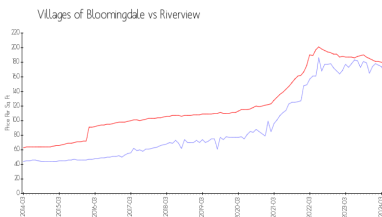

## Market Information

Villages of Bloomingdale:	\$166/sq. ft.	Riverview:	\$178/sq. ft.
Riverview:	\$178/sq. ft.	Hillsborough:	\$249/sq. ft.