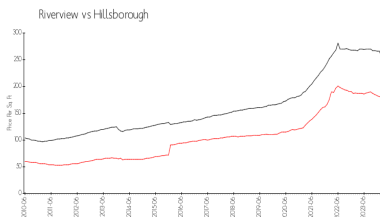

*The above valuated price is a baseline figure that does not take into account any specific renovation, upgrade, split, merge, or deterioration of the unit.*

## Market Information

Villages of Bloomingdale:	\$166/sq. ft.	Riverview:	\$178/sq. ft.
Riverview:	\$178/sq. ft.	Hillsborough:	\$249/sq. ft.