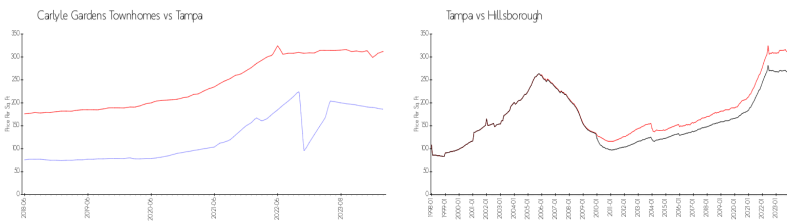

Recent Sales

Unit #	Size	Closing Date	Sale Price	PPSF
	1,056 sq ft	Jun 2023	\$215,000	\$204

Market Information

Carlyle Gardens Townhomes:	\$186/sq. ft.	Tampa:	\$312/sq. ft.
Tampa:	\$312/sq. ft.	Hillsborough:	\$251/sq. ft.