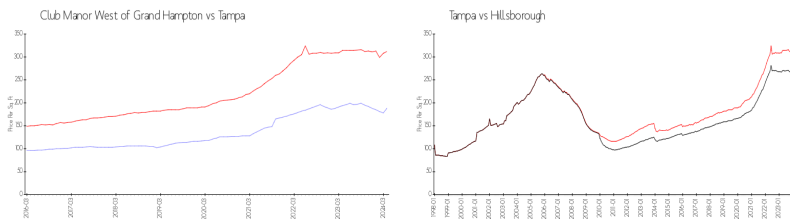

Unit 20548 Grand Vista Ln - Club Manor West of Grand Hampton

20548 Grand Vista Ln - 20501-20550 Grand Vista Ln, Tampa, FL, Hillsborough 33606

Unit Information

MLS Number:	U8233295
Status:	PENDING
Size:	1,988 Sq ft.
Bedrooms:	3
Full Bathrooms:	2
Half Bathrooms:	1
Parking Spaces:	Driveway
View:	Trees/Woods
List Price:	$355,000
List PPSF:	$179
Valuated Price:	$375,000
Valuated PPSF:	$189

The above valuated price is a baseline figure that does not take into account any specific renovation, upgrade, split, merge, or deterioration of the unit.

Building Information

Number of units:	51
Number of active listings for rent:	0
Number of active listings for sale:	0
Building inventory for sale:	0%
Number of sales over the last 12 months:	5
Number of sales over the last 6 months:	2
Number of sales over the last 3 months:	1

Recent Sales

Unit #	Size	Closing Date	Sale Price	PPSF
	1,988 sq ft	Apr 2024	$375,000	$189
	1,988 sq ft	Jan 2024	$370,000	$186
	1,988 sq ft	Sep 2023	$395,000	$199
	1,988 sq ft	Jul 2023	$390,000	$196
	2,006 sq ft	Jun 2023	$399,000	$199

Market Information

Club Manor West of Grand Hampton:	$189/sq. ft.	Tampa:	$312/sq. ft.
Tampa:	$312/sq. ft.	Hillsborough:	$251/sq. ft.

Inventory for Sale

Club Manor West of Grand Hampton	0%
Tampa	2%
Hillsborough	2%

Avg. Time to Close Over Last 12 Months

Club Manor West of Grand Hampton	47 days
Tampa	42 days
Hillsborough	44 days