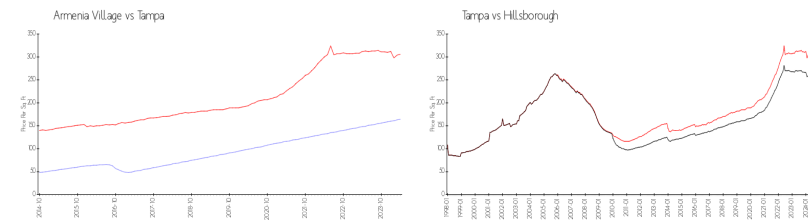

Building Association Information

Armenia Village Condos
 8801 Crestview Dr
 Tampa FL 33604-2542
 (813) 935-3406

Market Information

Armenia Village:	\$164/sq. ft.	Tampa:	\$306/sq. ft.
Tampa:	\$306/sq. ft.	Hillsborough:	\$249/sq. ft.