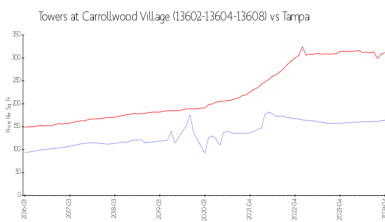

Building Association Information

Towers @ Carrollwood Village

<https://www.carrollwoodvillage.com/village-towers>

Market Information

Towers at Carrollwood Village (13602-13604-13608)	\$164/sq. ft.	Tampa:	\$312/sq. ft.
Tampa:	\$312/sq. ft.	Hillsborough:	\$251/sq. ft.