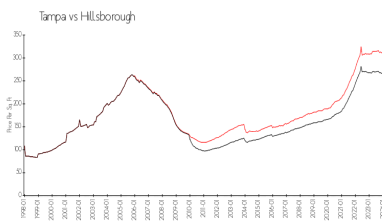

Building Association Information

Towers @ Carrollwood Village

<https://www.carrollwoodvillage.com/village-towers>

Market Information

Towers at Carrollwood Village (13602-13604-13608)	\$164/sq. ft.	Tampa:	\$312/sq. ft.
Tampa:	\$312/sq. ft.	Hillsborough:	\$251/sq. ft.