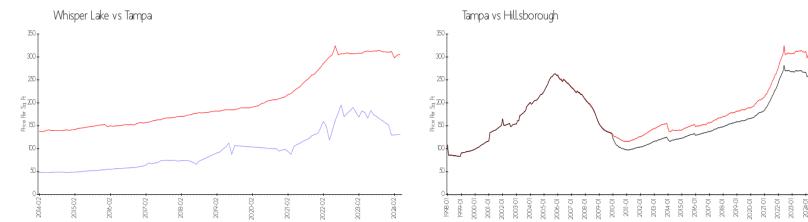

Unit 3865 S Lake Dr # 148 - Whisper Lake

3865 S Lake Dr # 148 - 3801-3869 S Lake Dr, Tampa, FL, Hillsborough 33614

Unit Information

MLS Number:	U8238852
Status:	ACTIVE
Size:	1,077 Sq ft.
Bedrooms:	2
Full Bathrooms:	2
Half Bathrooms:	0
Parking Spaces:	Guest, Off Street, Open
View:	Water
Rental Price:	$1,875
List PPSF:	$2
Valuated Price:	$140,000
Valuated PPSF:	$130

The above valuated price is a baseline figure that does not take into account any specific renovation, upgrade, split, merge, or deterioration of the unit.

Building Information

Number of units:	248
Number of active listings for rent:	0
Number of active listings for sale:	14
Building inventory for sale:	5%
Number of sales over the last 12 months:	17
Number of sales over the last 6 months:	8
Number of sales over the last 3 months:	2

Building Association Information

Lake Whisper Condominium Association Inc
3812 North Lake Drive
Tampa, FL 33614
Phone: (813) 968-5665

Market Information

Whisper Lake:	$131/sq. ft.	Tampa:	$306/sq. ft.
Tampa:	$306/sq. ft.	Hillsborough:	$249/sq. ft.

Inventory for Sale

Whisper Lake	6%
Tampa	2%
Hillsborough	2%

Avg. Time to Close Over Last 12 Months

Whisper Lake	49 days
Tampa	42 days
Hillsborough	44 days