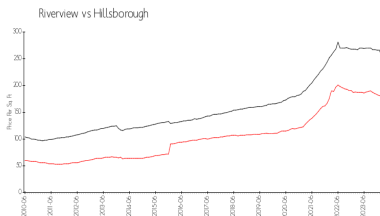

Market Information

Magnolia Park Northeast:	\$194/sq. ft.	Riverview:	\$178/sq. ft.
Riverview:	\$178/sq. ft.	Hillsborough:	\$249/sq. ft.

Inventory for Sale

Magnolia Park Northeast: 1%
 Riverview: 2%
 Hillsborough: 2%