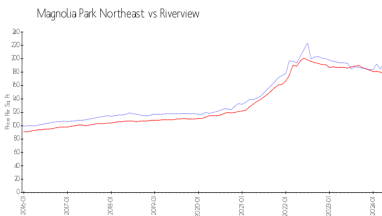

Market Information

Magnolia Park Northeast:	\$194/sq. ft.	Riverview:	\$178/sq. ft.
Riverview:	\$178/sq. ft.	Hillsborough:	\$249/sq. ft.

Inventory for Sale

Magnolia Park Northeast: 1%
 Riverview: 2%
 Hillsborough: 2%