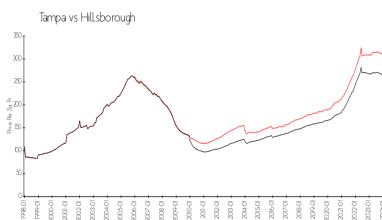

## Market Information

South Hampton Townhomes:	\$227/sq. ft.	Tampa:	\$312/sq. ft.
Tampa:	\$312/sq. ft.	Hillsborough:	\$251/sq. ft.