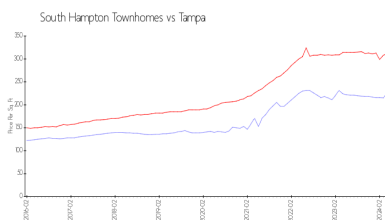

## Market Information

South Hampton Townhomes:	\$227/sq. ft.	Tampa:	\$312/sq. ft.
Tampa:	\$312/sq. ft.	Hillsborough:	\$251/sq. ft.