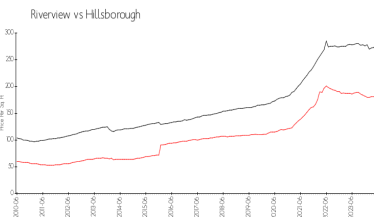

Building Association Information

Villages of Bloomingdale
 Apartment & Condo Building
 Address 6301 Valleydale Dr
 Riverview, Florida 33578
 Phone +1 813-623-3418

Market Information

Villages of Bloomingdale:	\$179/sq. ft.	Riverview:	\$180/sq. ft.
Riverview:	\$180/sq. ft.	Hillsborough:	\$255/sq. ft.

Inventory for Sale

Villages of Bloomingdale	2%
Riverview	1%
Hillsborough	2%

Avg. Time to Close Over Last 12 Months

Villages of Bloomingdale	39 days
Riverview	44 days
Hillsborough	49 days