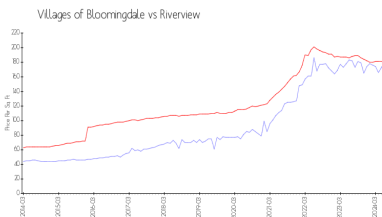

The above valuated price is a baseline figure that does not take into account any specific renovation, upgrade, split, merge, or deterioration of the unit.

Building Information

Number of units:	376
Number of active listings for rent:	0
Number of active listings for sale:	7
Building inventory for sale:	1%
Number of sales over the last 12 months:	29
Number of sales over the last 6 months:	13
Number of sales over the last 3 months:	8

Building Association Information

Villages of Bloomingdale
 Apartment & Condo Building
 Address 6301 Valleydale Dr
 Riverview, Florida 33578
 Phone +1 813-623-3418

Market Information

Villages of Bloomingdale:	\$179/sq. ft.	Riverview:	\$180/sq. ft.
Riverview:	\$180/sq. ft.	Hillsborough:	\$255/sq. ft.

Inventory for Sale

Villages of Bloomingdale	2%
Riverview	1%
Hillsborough	2%

Avg. Time to Close Over Last 12 Months

Villages of Bloomingdale	39 days
Riverview	44 days
Hillsborough	49 days