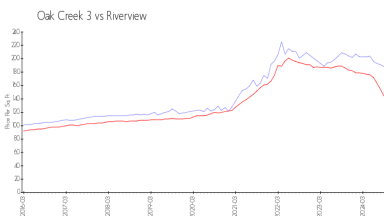

Building Association Information

Oak Creek Townhomes
 7022 Towne Lake Rd
 Riverview, FL 33578
 Phone number (813) 330-2374

<http://www.myoakcreekcommunity.net/homeowners-association/>

Recent Sales

Unit #	Size	Closing Date	Sale Price	PPSF
	1,400 sq ft	Nov 2024	\$270,000	\$193
	1,400 sq ft	Jun 2024	\$274,449	\$196
	1,400 sq ft	May 2024	\$285,000	\$204
	1,576 sq ft	Apr 2024	\$285,000	\$181
	1,400 sq ft	Jan 2024	\$290,000	\$207

Market Information

Oak Creek 3: \$188/sq. ft.
 Riverview: \$144/sq. ft.
 Riverview: \$144/sq. ft.
 Hillsborough: \$235/sq. ft.

Inventory for Sale

Oak Creek 3 4%
 Riverview 4%
 Hillsborough 4%

Avg. Time to Close Over Last 12 Months

Oak Creek 3	40 days
Riverview	51 days
Hillsborough	59 days