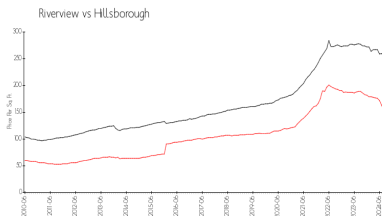

Market Information

Oak Creek 3: \$188/sq. ft.
 Riverview: \$144/sq. ft.
 Riverview: \$144/sq. ft.
 Hillsborough: \$235/sq. ft.

Inventory for Sale

Oak Creek 3 4%
 Riverview 4%
 Hillsborough 4%

Avg. Time to Close Over Last 12 Months

Oak Creek 3	40 days
Riverview	51 days
Hillsborough	59 days