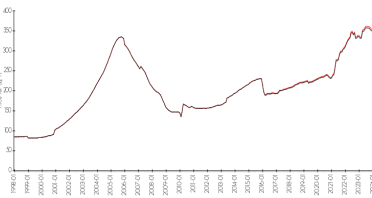

Market Information

River Village vs Stuart

Stuart vs Martin

River Village: \$351/sq. ft.
Stuart: \$353/sq. ft.

Stuart: \$353/sq. ft.
Martin: \$310/sq. ft.

Inventory for Sale

River Village	0%
Stuart	2%
Martin	2%