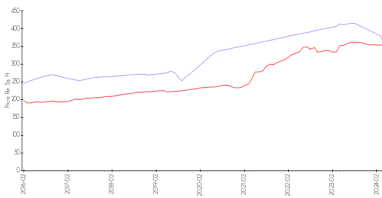

Unit 390 NE Edgewater Dr # 302 - River Village

390 NE Edgewater Dr # 302 - 330 NE Edgewater Dr, Stuart, FL, Martin 34996

Unit Information

MLS Number:	RX-10975978
Status:	Active
Size:	970 Sq ft.
Bedrooms:	2
Full Bathrooms:	2
Half Bathrooms:	0
Parking Spaces:	Assigned, Guest
View:	Intracoastal
Rental Price:	$5,200
List PPSF:	$5
Valuated Price:	$342,000
Valuated PPSF:	$353

The above valuated price is a baseline figure that does not take into account any specific renovation, upgrade, split, merge, or deterioration of the unit.

Building Information

Number of units:	64
Number of active listings for rent:	0
Number of active listings for sale:	0
Building inventory for sale:	0%
Number of sales over the last 12 months:	4
Number of sales over the last 6 months:	3
Number of sales over the last 3 months:	3

Market Information

River Village vs Stuart