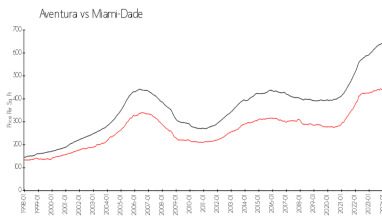

Unit 6108 - Yacht Club at Aventura

6108 - 19501 E Country Club Dr, Aventura, FL, Miami-Dade 33180

Unit Information

MLS Number:	A11380830
Status:	Active
Size:	1,100 Sq ft.
Bedrooms:	2
Full Bathrooms:	2
Half Bathrooms:	
Parking Spaces:	Detached,Guest Parking,Not Assigned
View:	Garden View,Intracoastal View
Rental Price:	$3,600
List PPSF:	$3
Valuated Price:	$553,000
Valuated PPSF:	$503

The above valuated price is a baseline figure that does not take into account any specific renovation, upgrade, split, merge, or deterioration of the unit.

Building Information

Number of units:	430
Number of active listings for rent:	41
Number of active listings for sale:	23
Building inventory for sale:	5%
Number of sales over the last 12 months:	27
Number of sales over the last 6 months:	16
Number of sales over the last 3 months:	8

Market Information

Yacht Club at Aventura:	$484/sq. ft.	Aventura:	$437/sq. ft.
Aventura:	$437/sq. ft.	Miami-Dade:	$694/sq. ft.

Inventory for Sale

Yacht Club at Aventura	5%
Aventura	5%
Miami-Dade	3%

Avg. Time to Close Over Last 12 Months

Yacht Club at Aventura	72 days
Aventura	89 days
Miami-Dade	81 days