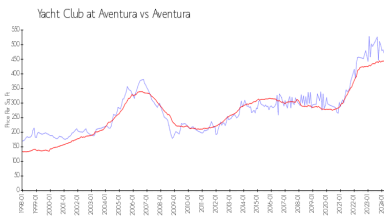

Unit 6108 - Yacht Club at Aventura

6108 - 19501 E Country Club Dr, Aventura, FL, Miami-Dade 33180

Unit Information

MLS Number:	A11380830
Status:	Active
Size:	1,100 Sq ft.
Bedrooms:	2
Full Bathrooms:	2
Half Bathrooms:	
Parking Spaces:	Detached,Guest Parking,Not Assigned
View:	Garden View,Intracoastal View
Rental Price:	\$3,600
List PPSF:	\$3
Valuated Price:	\$553,000
Valuated PPSF:	\$503

Market Information

Yacht Club at Aventura:	\$484/sq. ft.	Aventura:	\$437/sq. ft.
Aventura:	\$437/sq. ft.	Miami-Dade:	\$694/sq. ft.

Inventory for Sale

Yacht Club at Aventura	5%
Aventura	5%
Miami-Dade	3%

Avg. Time to Close Over Last 12 Months