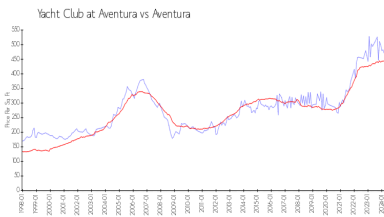

Unit 1104 - Yacht Club at Aventura

1104 - 19501 E Country Club Dr, Aventura, FL, Miami-Dade 33180

Unit Information

MLS Number: A11428431
Status: Active
Size: 750 Sq ft.
Bedrooms: 1
Full Bathrooms: 1
Half Bathrooms:
Parking Spaces:
View:
Rental Price: $2,600
List PPSF: $3
Valuated Price: $393,000
Valuated PPSF: $524

The above valuated price is a baseline figure that does not take into account any specific renovation, upgrade, split, merge, or deterioration of the unit.

Building Information

Number of units: 430
Number of active listings for rent: 41
Number of active listings for sale: 23
Building inventory for sale: 5%
Number of sales over the last 12 months: 27
Number of sales over the last 6 months: 16
Number of sales over the last 3 months: 8

Market Information

Yacht Club at	$484/sq. ft.	Aventura:	$437/sq. ft.
Aventura:		Miami-Dade:	$694/sq. ft.
Aventura:	$437/sq. ft.		

Inventory for Sale

Yacht Club at Aventura 5%
Aventura 5%
Miami-Dade 3%

Avg. Time to Close Over Last 12 Months

Yacht Club at Aventura 72 days
Aventura 89 days
Miami-Dade 81 days