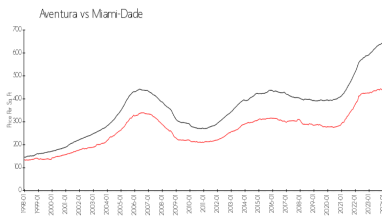

Unit 1104 - Yacht Club at Aventura

1104 - 19501 E Country Club Dr, Aventura, FL, Miami-Dade 33180

Unit Information

MLS Number: A11428431
Status: Active
Size: 750 Sq ft.
Bedrooms: 1
Full Bathrooms: 1
Half Bathrooms:
Parking Spaces:
View:
Rental Price: $2,600
List PPSF: $3
Valuated Price: $393,000
Valuated PPSF: $524

The above valuated price is a baseline figure that does not take into account any specific renovation, upgrade, split, merge, or deterioration of the unit.

Building Information

Number of units: 430
Number of active listings for rent: 41
Number of active listings for sale: 23
Building inventory for sale: 5%
Number of sales over the last 12 months: 27
Number of sales over the last 6 months: 16
Number of sales over the last 3 months: 8

Market Information

Yacht Club at	$484/sq. ft.	Aventura:	$437/sq. ft.
Aventura:		Miami-Dade:	$694/sq. ft.
Aventura:	$437/sq. ft.		

Inventory for Sale

Yacht Club at Aventura 5%
Aventura 5%
Miami-Dade 3%

Avg. Time to Close Over Last 12 Months

Yacht Club at Aventura 72 days
Aventura 89 days
Miami-Dade 81 days