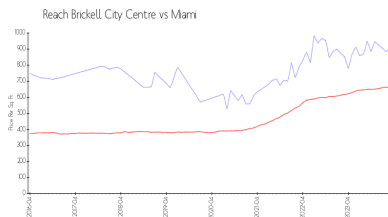

Building Association Information

Reach Brickell City Centre
 Address: 68 SE 6th St,
 Miami, FL 33131,
 Phone: +1 305-363-2708

<http://www.brickellcitycentre.com/residences/reach>

Recent Sales

| Unit # | Size | Closing Date | Sale Price | PPSF |
|--------|-------------|--------------|-------------|-------|
| 1704 | 1,641 sq ft | Apr 2024 | \$1,470,000 | \$896 |
| 2411 | 1,265 sq ft | Mar 2024 | \$1,025,000 | \$810 |
| 1512 | 1,265 sq ft | Mar 2024 | \$1,050,000 | \$830 |
| 2703 | 1,891 sq ft | Mar 2024 | \$1,688,000 | \$893 |
| 807 | 1,244 sq ft | Feb 2024 | \$980,000 | \$788 |

Market Information

| | | | |
|-----------------------------|---------------|-------------|---------------|
| Reach Brickell City Centre: | \$915/sq. ft. | Miami: | \$665/sq. ft. |
| Miami: | \$665/sq. ft. | Miami-Dade: | \$703/sq. ft. |

Inventory for Sale

Reach Brickell City Centre 7%

| | |
|------------|----|
| Miami | 4% |
| Miami-Dade | 3% |

Avg. Time to Close Over Last 12 Months

| | |
|----------------------------|----------|
| Reach Brickell City Centre | 123 days |
| Miami | 84 days |
| Miami-Dade | 81 days |