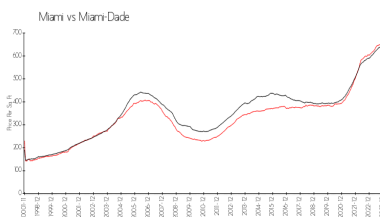

Building Association Information

Reach Brickell City Centre
 Address: 68 SE 6th St,
 Miami, FL 33131,
 Phone: +1 305-363-2708

<http://www.brickellcitycentre.com/residences/reach>

Recent Sales

| Unit # | Size | Closing Date | Sale Price | PPSF |
|--------|-------------|--------------|-------------|-------|
| 1704 | 1,641 sq ft | Apr 2024 | \$1,470,000 | \$896 |
| 2411 | 1,265 sq ft | Mar 2024 | \$1,025,000 | \$810 |
| 1512 | 1,265 sq ft | Mar 2024 | \$1,050,000 | \$830 |
| 2703 | 1,891 sq ft | Mar 2024 | \$1,688,000 | \$893 |
| 807 | 1,244 sq ft | Feb 2024 | \$980,000 | \$788 |

Market Information

| | | | |
|-----------------------------|---------------|-------------|---------------|
| Reach Brickell City Centre: | \$915/sq. ft. | Miami: | \$665/sq. ft. |
| Miami: | \$665/sq. ft. | Miami-Dade: | \$703/sq. ft. |