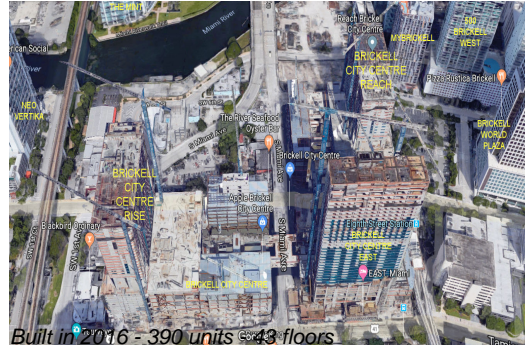

Unit 2804 - Reach Brickell City Centre

2804 - 68 SE 6 St, Miami, FL, Miami-Dade 33131

Unit Information

MLS Number:	A11431481
Status:	Active
Size:	1,660 Sq ft.
Bedrooms:	3
Full Bathrooms:	3
Half Bathrooms:	1
Parking Spaces:	1 Space,Assigned Parking,Valet Parking
View:	
List Price:	$1,500,000
List PPSF:	$904
Valuated Price:	$1,488,000
Valuated PPSF:	$896

The above valuated price is a baseline figure that does not take into account any specific renovation, upgrade, split, merge, or deterioration of the unit.

Building Information

Number of units:	390
Number of active listings for rent:	0
Number of active listings for sale:	26
Building inventory for sale:	6%
Number of sales over the last 12 months:	21
Number of sales over the last 6 months:	10
Number of sales over the last 3 months:	5

Building Association Information

Reach Brickell City Centre
Address: 68 SE 6th St,
Miami, FL 33131,
Phone: +1 305-363-2708

<http://www.brickellcitycentre.com/residences/reach>

Recent Sales

Unit #	Size	Closing Date	Sale Price	PPSF
1704	1,641 sq ft	Apr 2024	$1,470,000	$896
2411	1,265 sq ft	Mar 2024	$1,025,000	$810
1512	1,265 sq ft	Mar 2024	$1,050,000	$830
2703	1,891 sq ft	Mar 2024	$1,688,000	$893
807	1,244 sq ft	Feb 2024	$980,000	$788

Market Information

Reach Brickell City Centre:	$915/sq. ft.	Miami:	$665/sq. ft.
Miami:	$665/sq. ft.	Miami-Dade:	$703/sq. ft.

Inventory for Sale

Reach Brickell City Centre 7%