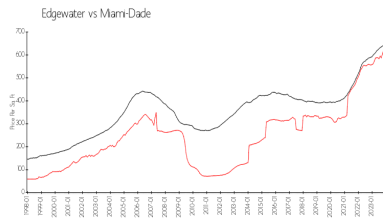

*The above valuated price is a baseline figure that does not take into account any specific renovation, upgrade, split, merge, or deterioration of the unit.*

## Market Information

Canvas: \$536/sq. ft.  
Edgewater: \$576/sq. ft.

Edgewater: \$576/sq. ft.  
Miami-Dade: \$698/sq. ft.