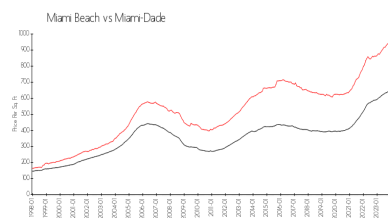

Market Information

Nautico Bay Club:	\$312/sq. ft.	Miami Beach:	\$952/sq. ft.
Miami Beach:	\$952/sq. ft.	Miami-Dade:	\$698/sq. ft.

Inventory for Sale

Nautico Bay Club	2%
Miami Beach	4%
Miami-Dade	3%

Avg. Time to Close Over Last 12 Months