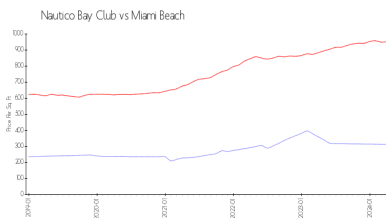

Unit 510 - Nautico Bay Club

510 - 6937 Bay Dr, Miami Beach, FL, Miami-Dade 33141

Unit Information

MLS Number:	A11473666
Status:	Active
Size:	686 Sq ft.
Bedrooms:	1
Full Bathrooms:	1
Half Bathrooms:	1
Parking Spaces:	Assigned Parking
View:	
List Price:	$229,000
List PPSF:	$334
Valuated Price:	$218,000
Valuated PPSF:	$318

The above valuated price is a baseline figure that does not take into account any specific renovation, upgrade, split, merge, or deterioration of the unit.

Building Information

Number of units:	48
Number of active listings for rent:	0
Number of active listings for sale:	1
Building inventory for sale:	2%
Number of sales over the last 12 months:	1
Number of sales over the last 6 months:	0
Number of sales over the last 3 months:	0

Building Association Information

Nautico Bay Club Condo Association
6937 Bay Drive
Miami Beach, FL 33141
(305) 866-2764

Recent Sales

Unit #	Size	Closing Date	Sale Price	PPSF
406	1,030 sq ft	Jun 2023	$330,000	$320

Market Information

Nautico Bay Club:	$312/sq. ft.	Miami Beach:	$952/sq. ft.
Miami Beach:	$952/sq. ft.	Miami-Dade:	$698/sq. ft.

Inventory for Sale

Nautico Bay Club	2%
Miami Beach	4%
Miami-Dade	3%

Avg. Time to Close Over Last 12 Months

Nautico Bay Club	14 days
Miami Beach	98 days