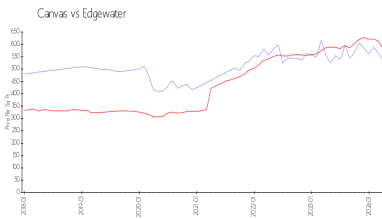

Unit 1414 - Canvas

1414 - 1600 NE 1 Ave, Edgewater, FL, Miami-Dade 33132

Unit Information

MLS Number:	A11487459
Status:	Active
Size:	857 Sq ft.
Bedrooms:	1
Full Bathrooms:	1
Half Bathrooms:	1
Parking Spaces:	Not Assigned
View:	Other View
Rental Price:	\$3,200
List PPSF:	\$4
Valuated Price:	\$415,000
Valuated PPSF:	\$484

The above valuated price is a baseline figure that does not take into account any specific renovation, upgrade, split, merge, or deterioration of the unit.

Building Information

Number of units:	513
Number of active listings for rent:	0
Number of active listings for sale:	26
Building inventory for sale:	5%
Number of sales over the last 12 months:	47
Number of sales over the last 6 months:	16
Number of sales over the last 3 months:	11

Market Information

Canvas:	\$536/sq. ft.	Edgewater:	\$576/sq. ft.
Edgewater:	\$576/sq. ft.	Miami-Dade:	\$698/sq. ft.

Inventory for Sale

Canvas	5%
Edgewater	4%
Miami-Dade	3%

Avg. Time to Close Over Last 12 Months