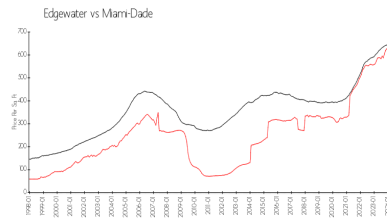

Unit 1414 - Canvas

1414 - 1600 NE 1 Ave, Edgewater, FL, Miami-Dade 33132

Unit Information

MLS Number:	A11487459
Status:	Active
Size:	857 Sq ft.
Bedrooms:	1
Full Bathrooms:	1
Half Bathrooms:	1
Parking Spaces:	Not Assigned
View:	Other View
Rental Price:	$3,200
List PPSF:	$4
Valuated Price:	$415,000
Valuated PPSF:	$484

The above valuated price is a baseline figure that does not take into account any specific renovation, upgrade, split, merge, or deterioration of the unit.

Building Information

Number of units:	513
Number of active listings for rent:	0
Number of active listings for sale:	26
Building inventory for sale:	5%
Number of sales over the last 12 months:	47
Number of sales over the last 6 months:	16
Number of sales over the last 3 months:	11

Market Information

Canvas:	$536/sq. ft.	Edgewater:	$576/sq. ft.
Edgewater:	$576/sq. ft.	Miami-Dade:	$698/sq. ft.

Inventory for Sale

Canvas	5%
Edgewater	4%
Miami-Dade	3%

Avg. Time to Close Over Last 12 Months

Canvas	112 days
Edgewater	90 days
Miami-Dade	81 days