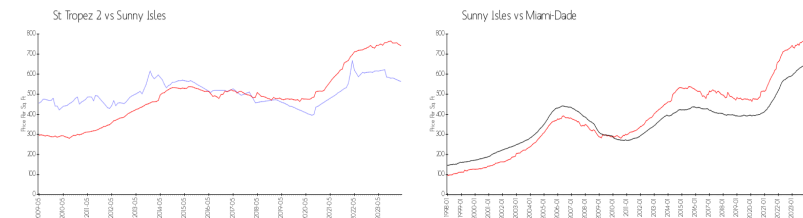

Market Information

| | | | |
|--------------|---------------|--------------|---------------|
| St Tropez 2: | \$563/sq. ft. | Sunny Isles: | \$743/sq. ft. |
| Sunny Isles: | \$743/sq. ft. | Miami-Dade: | \$698/sq. ft. |