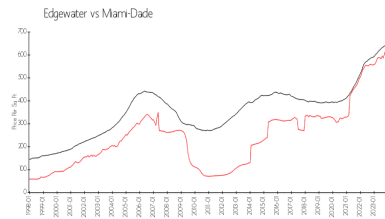

Unit 2916 - Canvas

2916 - 1600 NE 1 Ave, Edgewater, FL, Miami-Dade 33132

Unit Information

MLS Number: A11505327
Status: Active
Size: 1,018 Sq ft.
Bedrooms: 2
Full Bathrooms: 2
Half Bathrooms:
Parking Spaces:
View:
Rental Price: $4,900
List PPSF: $5
Valuated Price: $573,000
Valuated PPSF: $563

The above valuated price is a baseline figure that does not take into account any specific renovation, upgrade, split, merge, or deterioration of the unit.

Building Information

Number of units: 513
Number of active listings for rent: 0
Number of active listings for sale: 26
Building inventory for sale: 5%
Number of sales over the last 12 months: 47
Number of sales over the last 6 months: 16
Number of sales over the last 3 months: 11

Market Information

Canvas: $536/sq. ft.   Edgewater: $576/sq. ft.
Edgewater: $576/sq. ft.   Miami-Dade: $698/sq. ft.

Inventory for Sale

Canvas: 5%
Edgewater: 4%
Miami-Dade: 3%

Avg. Time to Close Over Last 12 Months

Canvas: 112 days
Edgewater: 90 days
Miami-Dade: 81 days