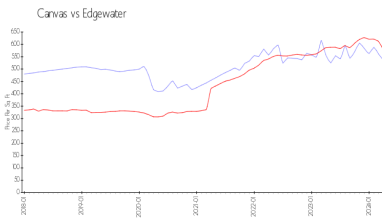

Unit 2916 - Canvas

2916 - 1600 NE 1 Ave, Edgewater, FL, Miami-Dade 33132

Unit Information

MLS Number: A11505327
 Status: Active
 Size: 1,018 Sq ft.
 Bedrooms: 2
 Full Bathrooms: 2
 Half Bathrooms:
 Parking Spaces:
 View:
 Rental Price: \$4,900
 List PPSF: \$5
 Valuated Price: \$573,000
 Valuated PPSF: \$563

The above valuated price is a baseline figure that does not take into account any specific renovation, upgrade, split, merge, or deterioration of the unit.

Building Information

Number of units: 513
 Number of active listings for rent: 0
 Number of active listings for sale: 26
 Building inventory for sale: 5%
 Number of sales over the last 12 months: 47
 Number of sales over the last 6 months: 16
 Number of sales over the last 3 months: 11

Market Information

Canvas: \$536/sq. ft. Edgewater: \$576/sq. ft.
 Edgewater: \$576/sq. ft. Miami-Dade: \$698/sq. ft.

Inventory for Sale

Canvas: 5%
 Edgewater: 4%
 Miami-Dade: 3%

Avg. Time to Close Over Last 12 Months