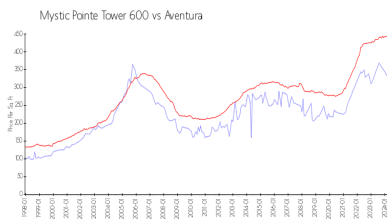

## Market Information

Mystic Pointe Tower 600:	\$328/sq. ft.	Aventura:	\$437/sq. ft.
Aventura:	\$437/sq. ft.	Miami-Dade:	\$695/sq. ft.