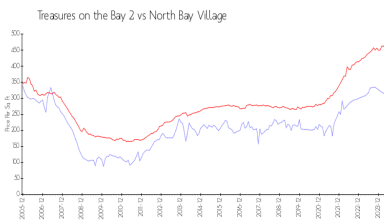

## Market Information

Treasures on the Bay 2: \$311/sq. ft.  
 North Bay Village: \$461/sq. ft.  
 Miami-Dade: \$698/sq. ft.