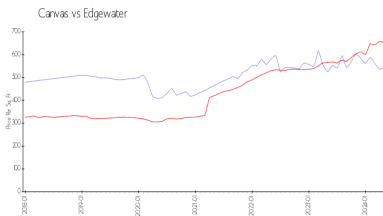

Unit 2903 - Canvas

2903 - 1600 NE 1 Ave, Edgewater, FL, Miami-Dade 33132

Unit Information

MLS Number: A11513422
 Status: Active
 Size: 588 Sq ft.
 Bedrooms:
 Full Bathrooms: 1
 Half Bathrooms:
 Parking Spaces: 1 Space,Assigned Parking,Covered Parking
 View:
 Rental Price: \$2,990
 List PPSF: \$5
 Valuated Price: \$334,000
 Valuated PPSF: \$568

The above valuated price is a baseline figure that does not take into account any specific renovation, upgrade, split, merge, or deterioration of the unit.

Building Information

Number of units: 513
 Number of active listings for rent: 0
 Number of active listings for sale: 27
 Building inventory for sale: 5%
 Number of sales over the last 12 months: 52
 Number of sales over the last 6 months: 23
 Number of sales over the last 3 months: 14

Market Information

Canvas: \$542/sq. ft. Edgewater: \$652/sq. ft.
 Edgewater: \$652/sq. ft. Miami-Dade: \$705/sq. ft.

Inventory for Sale

Canvas: 5%
 Edgewater: 4%
 Miami-Dade: 3%

Avg. Time to Close Over Last 12 Months