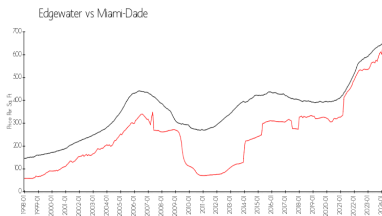

Unit 2903 - Canvas

2903 - 1600 NE 1 Ave, Edgewater, FL, Miami-Dade 33132

Unit Information

MLS Number: A11513422
 Status: Active
 Size: 588 Sq ft.
 Bedrooms:
 Full Bathrooms: 1
 Half Bathrooms:
 Parking Spaces: 1 Space,Assigned Parking,Covered Parking
 View:
 Rental Price: \$2,990
 List PPSF: \$5
 Valuated Price: \$334,000
 Valuated PPSF: \$568

Market Information

Canvas: \$542/sq. ft. Edgewater: \$652/sq. ft.
 Edgewater: \$652/sq. ft. Miami-Dade: \$705/sq. ft.

Inventory for Sale

Canvas: 5%
 Edgewater: 4%
 Miami-Dade: 3%

Avg. Time to Close Over Last 12 Months