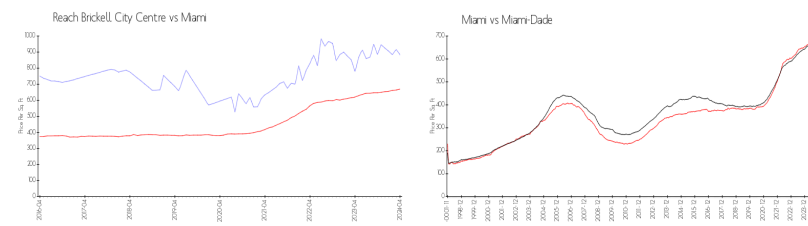

## Market Information

Reach Brickell City Centre:	\$882/sq. ft.	Miami:	\$669/sq. ft.
Miami:	\$669/sq. ft.	Miami-Dade:	\$698/sq. ft.