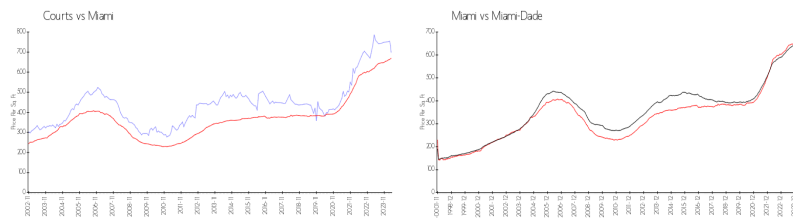

Building Association Information

Courts Brickell Key condominium association
 (305) 416-5120

Market Information

Courts:	\$697/sq. ft.	Miami:	\$669/sq. ft.
Miami:	\$669/sq. ft.	Miami-Dade:	\$698/sq. ft.

Inventory for Sale