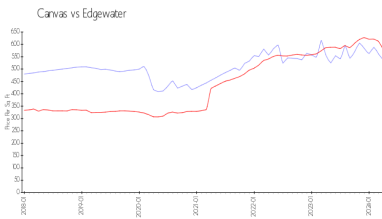

Unit 3607 - Canvas

3607 - 1600 NE 1 Ave, Edgewater, FL, Miami-Dade 33132

Unit Information

MLS Number: A11551288
 Status: Active
 Size: 880 Sq ft.
 Bedrooms: 2
 Full Bathrooms: 2
 Half Bathrooms:
 Parking Spaces: 2 Spaces
 View: Bay,Ocean View
 Rental Price: \$3,900
 List PPSF: \$4
 Valuated Price: \$531,000
 Valuated PPSF: \$603

The above valuated price is a baseline figure that does not take into account any specific renovation, upgrade, split, merge, or deterioration of the unit.

Building Information

Number of units: 513
 Number of active listings for rent: 0
 Number of active listings for sale: 26
 Building inventory for sale: 5%
 Number of sales over the last 12 months: 47
 Number of sales over the last 6 months: 16
 Number of sales over the last 3 months: 11

Market Information

Canvas: \$536/sq. ft. Edgewater: \$576/sq. ft.
 Edgewater: \$576/sq. ft. Miami-Dade: \$698/sq. ft.

Inventory for Sale

Canvas: 5%
 Edgewater: 4%
 Miami-Dade: 3%

Avg. Time to Close Over Last 12 Months