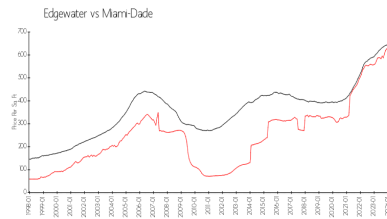

Unit 3607 - Canvas

3607 - 1600 NE 1 Ave, Edgewater, FL, Miami-Dade 33132

Unit Information

MLS Number: A11551288
Status: Active
Size: 880 Sq ft.
Bedrooms: 2
Full Bathrooms: 2
Half Bathrooms:
Parking Spaces: 2 Spaces
View: Bay,Ocean View
Rental Price: $3,900
List PPSF: $4
Valuated Price: $531,000
Valuated PPSF: $603

The above valuated price is a baseline figure that does not take into account any specific renovation, upgrade, split, merge, or deterioration of the unit.

Building Information

Number of units: 513
Number of active listings for rent: 0
Number of active listings for sale: 26
Building inventory for sale: 5%
Number of sales over the last 12 months: 47
Number of sales over the last 6 months: 16
Number of sales over the last 3 months: 11

Market Information

Canvas: $536/sq. ft.   Edgewater: $576/sq. ft.
Edgewater: $576/sq. ft.   Miami-Dade: $698/sq. ft.

Inventory for Sale

Canvas: 5%
Edgewater: 4%
Miami-Dade: 3%

Avg. Time to Close Over Last 12 Months

Canvas: 112 days
Edgewater: 90 days
Miami-Dade: 81 days