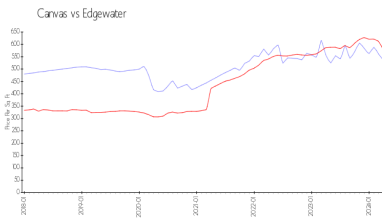

Unit 3415 - Canvas

3415 - 1600 NE 1 Ave, Edgewater, FL, Miami-Dade 33132

Unit Information

MLS Number: A11551723
 Status: Active
 Size: 850 Sq ft.
 Bedrooms: 1
 Full Bathrooms: 1
 Half Bathrooms: 1
 Parking Spaces:
 View: Other View
 Rental Price: \$3,400
 List PPSF: \$4
 Valuated Price: \$503,000
 Valuated PPSF: \$592

The above valuated price is a baseline figure that does not take into account any specific renovation, upgrade, split, merge, or deterioration of the unit.

Building Information

Number of units: 513
 Number of active listings for rent: 0
 Number of active listings for sale: 26
 Building inventory for sale: 5%
 Number of sales over the last 12 months: 47
 Number of sales over the last 6 months: 16
 Number of sales over the last 3 months: 11

Market Information

Canvas:	\$536/sq. ft.	Edgewater:	\$576/sq. ft.
Edgewater:	\$576/sq. ft.	Miami-Dade:	\$698/sq. ft.

Inventory for Sale

Canvas	5%
Edgewater	4%
Miami-Dade	3%

Avg. Time to Close Over Last 12 Months