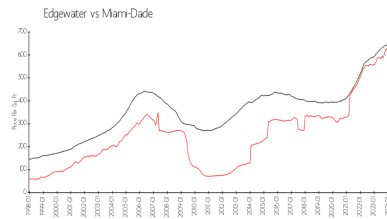

Unit 3415 - Canvas

3415 - 1600 NE 1 Ave, Edgewater, FL, Miami-Dade 33132

Unit Information

MLS Number: A11551723
Status: Active
Size: 850 Sq ft.
Bedrooms: 1
Full Bathrooms: 1
Half Bathrooms: 1
Parking Spaces:
View: Other View
Rental Price: $3,400
List PPSF: $4
Valuated Price: $503,000
Valuated PPSF: $592

The above valuated price is a baseline figure that does not take into account any specific renovation, upgrade, split, merge, or deterioration of the unit.

Building Information

Number of units: 513
Number of active listings for rent: 0
Number of active listings for sale: 26
Building inventory for sale: 5%
Number of sales over the last 12 months: 47
Number of sales over the last 6 months: 16
Number of sales over the last 3 months: 11

Market Information

Canvas:	$536/sq. ft.	Edgewater:	$576/sq. ft.
Edgewater:	$576/sq. ft.	Miami-Dade:	$698/sq. ft.

Inventory for Sale

Canvas	5%
Edgewater	4%
Miami-Dade	3%

Avg. Time to Close Over Last 12 Months

Canvas	112 days
Edgewater	90 days
Miami-Dade	81 days