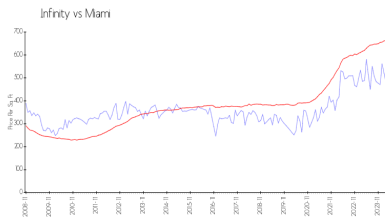

Building Association Information

Infinity Condominium
 305.381.5715

Market Information

Infinity:	\$386/sq. ft.	Miami:	\$669/sq. ft.
Miami:	\$669/sq. ft.	Miami-Dade:	\$698/sq. ft.

Inventory for Sale

Infinity 4%
 Miami 4%
 Miami-Dade 3%