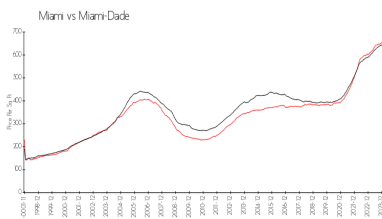

Unit 3424 - Infinity

3424 - 60 SW 13 St, Miami, FL, Miami-Dade 33130

Unit Information

MLS Number: A11552329
Status: Active
Size: 1,472 Sq ft.
Bedrooms: 3
Full Bathrooms: 3
Half Bathrooms:
Parking Spaces: 1 Space
View:
Rental Price: $5,950
List PPSF: $4
Valuated Price: $609,000
Valuated PPSF: $366

The above valuated price is a baseline figure that does not take into account any specific renovation, upgrade, split, merge, or deterioration of the unit.

Building Information

Number of units: 459
Number of active listings for rent: 50
Number of active listings for sale: 20
Building inventory for sale: 4%
Number of sales over the last 12 months: 24
Number of sales over the last 6 months: 10
Number of sales over the last 3 months: 6

Building Association Information

Infinity Condominium
305.381.5715

Market Information

Infinity:	$386/sq. ft.	Miami:	$669/sq. ft.
Miami:	$669/sq. ft.	Miami-Dade:	$698/sq. ft.

Inventory for Sale

Infinity 4%
Miami 4%
Miami-Dade 3%

Avg. Time to Close Over Last 12 Months

Infinity 74 days
Miami 84 days
Miami-Dade 81 days