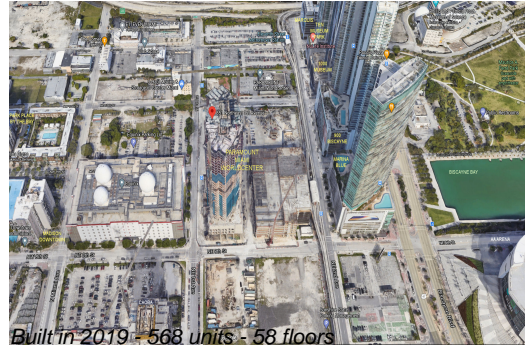

Unit 5106 - Paramount Miami Worldcenter

5106 - 851 NE 1 Ave, Miami, FL, Miami-Dade 33132

Unit Information

MLS Number:	A11552985
Status:	Active
Size:	1,359 Sq ft.
Bedrooms:	1
Full Bathrooms:	2
Half Bathrooms:	
Parking Spaces:	
View:	
Rental Price:	$5,850
List PPSF:	$4
Valuated Price:	$1,052,000
Valuated PPSF:	$774

The above valuated price is a baseline figure that does not take into account any specific renovation, upgrade, split, merge, or deterioration of the unit.

Building Information

Number of units:	568
Number of active listings for rent:	0
Number of active listings for sale:	74
Building inventory for sale:	13%
Number of sales over the last 12 months:	36
Number of sales over the last 6 months:	11
Number of sales over the last 3 months:	6