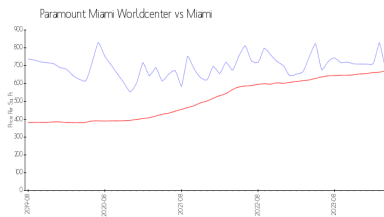

Market Information

Paramount Miami Worldcenter:	$675/sq. ft.	Miami:	$669/sq. ft.
Miami:	$669/sq. ft.	Miami-Dade:	$698/sq. ft.

Inventory for Sale

Paramount Miami Worldcenter	13%
Miami	4%
Miami-Dade	3%

Avg. Time to Close Over Last 12 Months

Paramount Miami Worldcenter	130 days
Miami	84 days
Miami-Dade	81 days