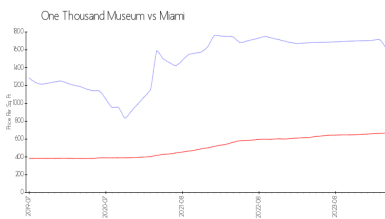

## Market Information

One Thousand Museum:	\$1601/sq. ft.	Miami:	\$669/sq. ft.
Miami:	\$669/sq. ft.	Miami-Dade:	\$698/sq. ft.