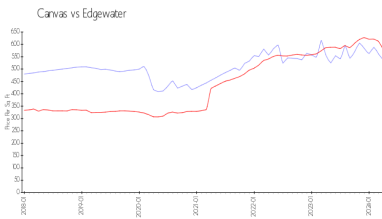

Unit 2108 - Canvas

2108 - 1600 NE 1 Ave, Edgewater, FL, Miami-Dade 33132

Unit Information

MLS Number:	A11554440
Status:	Active
Size:	882 Sq ft.
Bedrooms:	2
Full Bathrooms:	2
Half Bathrooms:	
Parking Spaces:	1 Space,Covered Parking
View:	Garden View,Other View
Rental Price:	\$4,000
List PPSF:	\$5
Valuated Price:	\$458,000
Valuated PPSF:	\$519

The above valuated price is a baseline figure that does not take into account any specific renovation, upgrade, split, merge, or deterioration of the unit.

Building Information

Number of units:	513
Number of active listings for rent:	0
Number of active listings for sale:	26
Building inventory for sale:	5%
Number of sales over the last 12 months:	47
Number of sales over the last 6 months:	16
Number of sales over the last 3 months:	11

Market Information

Canvas:	\$536/sq. ft.	Edgewater:	\$576/sq. ft.
Edgewater:	\$576/sq. ft.	Miami-Dade:	\$698/sq. ft.

Inventory for Sale

Canvas	5%
Edgewater	4%
Miami-Dade	3%

Avg. Time to Close Over Last 12 Months