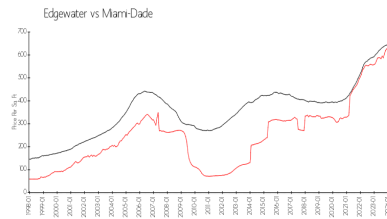

Unit 2108 - Canvas

2108 - 1600 NE 1 Ave, Edgewater, FL, Miami-Dade 33132

Unit Information

MLS Number:	A11554440
Status:	Active
Size:	882 Sq ft.
Bedrooms:	2
Full Bathrooms:	2
Half Bathrooms:	
Parking Spaces:	1 Space,Covered Parking
View:	Garden View,Other View
Rental Price:	$4,000
List PPSF:	$5
Valuated Price:	$458,000
Valuated PPSF:	$519

The above valuated price is a baseline figure that does not take into account any specific renovation, upgrade, split, merge, or deterioration of the unit.

Building Information

Number of units:	513
Number of active listings for rent:	0
Number of active listings for sale:	26
Building inventory for sale:	5%
Number of sales over the last 12 months:	47
Number of sales over the last 6 months:	16
Number of sales over the last 3 months:	11

Market Information

Canvas:	$536/sq. ft.	Edgewater:	$576/sq. ft.
Edgewater:	$576/sq. ft.	Miami-Dade:	$698/sq. ft.

Inventory for Sale

Canvas	5%
Edgewater	4%
Miami-Dade	3%

Avg. Time to Close Over Last 12 Months

Canvas	112 days
Edgewater	90 days
Miami-Dade	81 days