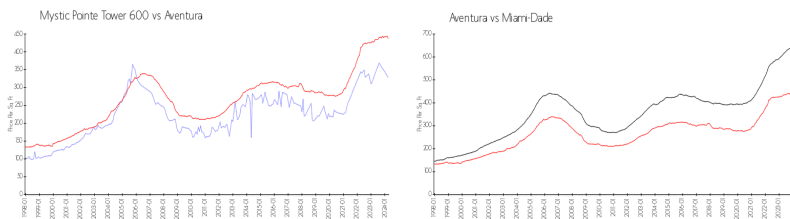

Building Association Information

Mystic Pointe Tower 600 Condominium
 (305) 932-4165

Market Information

Mystic Pointe Tower 600:	\$328/sq. ft.	Aventura:	\$437/sq. ft.
Aventura:	\$437/sq. ft.	Miami-Dade:	\$694/sq. ft.