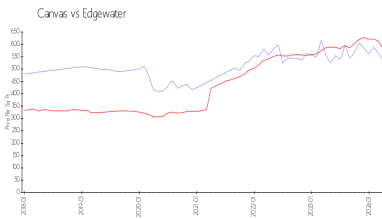

Unit 2003 - Canvas

2003 - 1600 NE 1 Ave, Edgewater, FL, Miami-Dade 33132

Unit Information

MLS Number: A11555177
 Status: Active
 Size: 588 Sq ft.
 Bedrooms:
 Full Bathrooms: 1
 Half Bathrooms:
 Parking Spaces: 1 Space
 View: Other View
 Rental Price: \$2,750
 List PPSF: \$5
 Valuated Price: \$302,000
 Valuated PPSF: \$514

The above valuated price is a baseline figure that does not take into account any specific renovation, upgrade, split, merge, or deterioration of the unit.

Building Information

Number of units: 513
 Number of active listings for rent: 0
 Number of active listings for sale: 26
 Building inventory for sale: 5%
 Number of sales over the last 12 months: 47
 Number of sales over the last 6 months: 16
 Number of sales over the last 3 months: 11

Market Information

Canvas: \$536/sq. ft. Edgewater: \$576/sq. ft.
 Edgewater: \$576/sq. ft. Miami-Dade: \$698/sq. ft.

Inventory for Sale

Canvas: 5%
 Edgewater: 4%
 Miami-Dade: 3%

Avg. Time to Close Over Last 12 Months