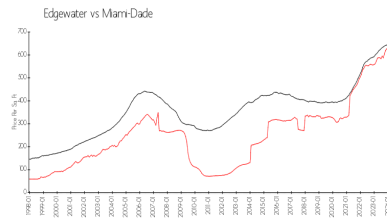

Unit 2003 - Canvas

2003 - 1600 NE 1 Ave, Edgewater, FL, Miami-Dade 33132

Unit Information

MLS Number: A11555177
Status: Active
Size: 588 Sq ft.
Bedrooms:
Full Bathrooms: 1
Half Bathrooms:
Parking Spaces: 1 Space
View: Other View
Rental Price: $2,750
List PPSF: $5
Valuated Price: $302,000
Valuated PPSF: $514

The above valuated price is a baseline figure that does not take into account any specific renovation, upgrade, split, merge, or deterioration of the unit.

Building Information

Number of units: 513
Number of active listings for rent: 0
Number of active listings for sale: 26
Building inventory for sale: 5%
Number of sales over the last 12 months: 47
Number of sales over the last 6 months: 16
Number of sales over the last 3 months: 11

Market Information

Canvas: $536/sq. ft.   Edgewater: $576/sq. ft.
Edgewater: $576/sq. ft.   Miami-Dade: $698/sq. ft.

Inventory for Sale

Canvas: 5%
Edgewater: 4%
Miami-Dade: 3%

Avg. Time to Close Over Last 12 Months

Canvas: 112 days
Edgewater: 90 days
Miami-Dade: 81 days