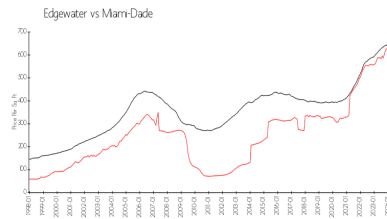

Market Information

Canvas: \$536/sq. ft.
Edgewater: \$576/sq. ft.

Edgewater: \$576/sq. ft.
Miami-Dade: \$698/sq. ft.

Inventory for Sale

Canvas	5%
Edgewater	4%
Miami-Dade	3%

Avg. Time to Close Over Last 12 Months

Canvas	112 days
Edgewater	90 days
Miami-Dade	81 days