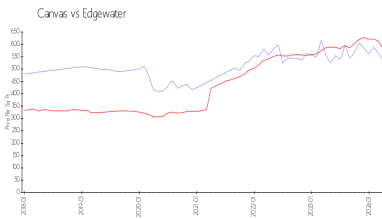

Unit 1917 - Canvas

1917 - 1600 NE 1 Ave, Edgewater, FL, Miami-Dade 33132

Unit Information

MLS Number:	A11559536
Status:	Active
Size:	752 Sq ft.
Bedrooms:	1
Full Bathrooms:	1
Half Bathrooms:	
Parking Spaces:	1 Space,Covered Parking,Not Assigned
View:	Other View
Rental Price:	\$2,900
List PPSF:	\$4
Valuated Price:	\$383,000
Valuated PPSF:	\$509

The above valuated price is a baseline figure that does not take into account any specific renovation, upgrade, split, merge, or deterioration of the unit.

Building Information

Number of units:	513
Number of active listings for rent:	0
Number of active listings for sale:	26
Building inventory for sale:	5%
Number of sales over the last 12 months:	47
Number of sales over the last 6 months:	16
Number of sales over the last 3 months:	11

Market Information

Canvas: \$536/sq. ft.
Edgewater: \$576/sq. ft.

Edgewater: \$576/sq. ft.
Miami-Dade: \$698/sq. ft.

Inventory for Sale

Canvas	5%
Edgewater	4%
Miami-Dade	3%

Avg. Time to Close Over Last 12 Months