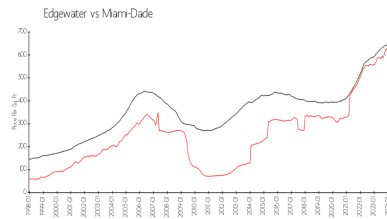

Unit 1212 - Canvas

1212 - 1600 NE 1 Ave, Edgewater, FL, Miami-Dade 33132

Unit Information

MLS Number:	A11559681
Status:	Active
Size:	850 Sq ft.
Bedrooms:	1
Full Bathrooms:	1
Half Bathrooms:	1
Parking Spaces:	1 Space
View:	Direct Ocean,Other View
Rental Price:	$3,450
List PPSF:	$4
Valuated Price:	$404,000
Valuated PPSF:	$475

The above valuated price is a baseline figure that does not take into account any specific renovation, upgrade, split, merge, or deterioration of the unit.

Building Information

Number of units:	513
Number of active listings for rent:	0
Number of active listings for sale:	26
Building inventory for sale:	5%
Number of sales over the last 12 months:	47
Number of sales over the last 6 months:	16
Number of sales over the last 3 months:	11

Market Information

Canvas:	$536/sq. ft.	Edgewater:	$576/sq. ft.
Edgewater:	$576/sq. ft.	Miami-Dade:	$698/sq. ft.

Inventory for Sale

Canvas	5%
Edgewater	4%
Miami-Dade	3%

Avg. Time to Close Over Last 12 Months

Canvas	112 days
Edgewater	90 days
Miami-Dade	81 days