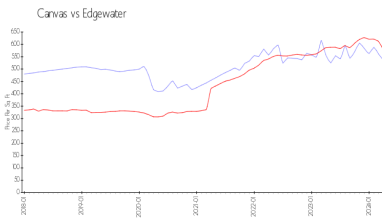

Unit 1212 - Canvas

1212 - 1600 NE 1 Ave, Edgewater, FL, Miami-Dade 33132

Unit Information

MLS Number:	A11559681
Status:	Active
Size:	850 Sq ft.
Bedrooms:	1
Full Bathrooms:	1
Half Bathrooms:	1
Parking Spaces:	1 Space
View:	Direct Ocean,Other View
Rental Price:	\$3,450
List PPSF:	\$4
Valuated Price:	\$404,000
Valuated PPSF:	\$475

The above valuated price is a baseline figure that does not take into account any specific renovation, upgrade, split, merge, or deterioration of the unit.

Building Information

Number of units:	513
Number of active listings for rent:	0
Number of active listings for sale:	26
Building inventory for sale:	5%
Number of sales over the last 12 months:	47
Number of sales over the last 6 months:	16
Number of sales over the last 3 months:	11

Market Information

Canvas:	\$536/sq. ft.	Edgewater:	\$576/sq. ft.
Edgewater:	\$576/sq. ft.	Miami-Dade:	\$698/sq. ft.

Inventory for Sale

Canvas	5%
Edgewater	4%
Miami-Dade	3%

Avg. Time to Close Over Last 12 Months