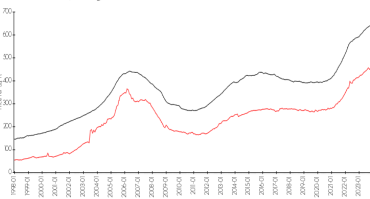

## Market Information

Grand View Palace vs North Bay Village

North Bay Village vs Miami-Dade

Grand View Palace: \$423/sq. ft.  
 North Bay Village: \$461/sq. ft.

North Bay Village: \$461/sq. ft.  
 Miami-Dade: \$698/sq. ft.